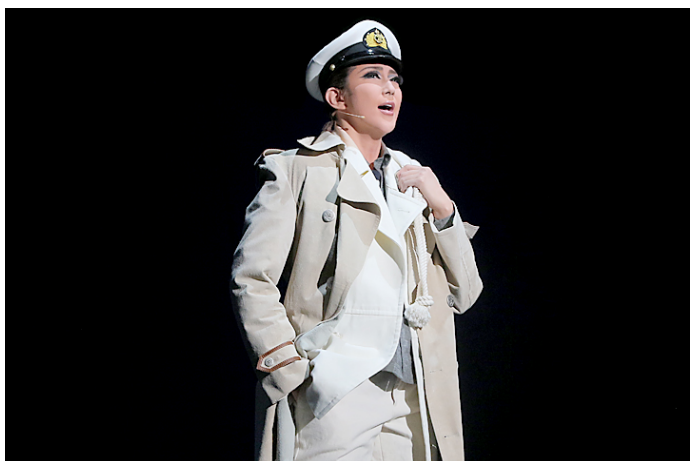

Tokyo Takarazuka Theater(TOKYO)
Feb.15-Mar.24 2019

Once upon a time in Takarazuka

"Beside the Foggy Elbe"

Written by Kazuo Kikuta

Adaptation and direction by Kumiko Ueda

Super Revue

"ESTRELLAS -The Stars-"

Written and directed by Satoru Nakamura

On sale from: January 20, 2019, at 10:00 AM(JST) -

Price

SS Seat : 12,000 / S Seat : 8,800 / A Seat : 5,500 / B Seat : 3,500

Unit: Japanese Yen (tax included)